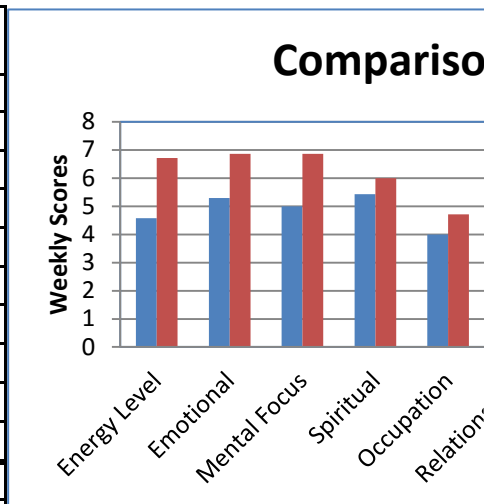

Sun	Mon	Tue	W	Th	Fri	Sat
49	51	48	47	42	47	52

Category	Sun	Mon	Tue	Wed	Thr	Fri	Sat	Sun	Mon	Tue	Wed	Thr	Fri	Sat	Sun	Mon	Tue	Wed	Thr
Energy Level	4	5	5	5	4	4	5	5	4	6	6	6	4	6	6	7	5	5	5
Emotional	4	6	5	5	5	5	7	4	4	6	4	5	6	6	6	6	5	5	6
Mental Focus	5	5	5	5	4	5	6	5	5	6	6	5	5	6	6	6	5	5	6
Spiritual	6	5	5	6	5	5	6	6	6	6	6	6	6	5	6	6	6	6	6
Occupation	6	4	4	4	2	4	4	3	3	5	4	3	3	3	5	5	4	4	4
Relationships	6	6	6	4	4	6	5	4	5	6	5	5	7	5	5	6	7	6	5
Internal State	5	6	5	5	6	6	6	5	5	6	5	5	5	6	6	6	7	6	6
Personal State	2	2	2	2	2	2	2	2	2	4	4	3	3	3	6	6	3	4	5
Inward State	4	6	6	5	5	4	5	4	5	5	5	5	5	5	6	6	6	6	5
Present State	7	6	5	6	5	6	6	4	5	7	7	7	6	6	6	6	6	6	6
Total	49	51	48	47	42	47	52	42	44	57	52	50	50	51	58	60	54	53	54

Daily Scores

0 - 59		60 - 69		70 - 79		80 - 89	
--------	--	---------	--	---------	--	---------	--

Day of Week	Sun	Mon	Tue	Wed	Thr	Fri	Sat	Sun	Mon	Tue	Wed	Thr	Fri	Sat	Sun	Mon	Tue	Wed	Thr
Daily Total	49	51	48	47	42	47	52	42	44	57	52	50	50	51	58	60	54	53	54

Energy Level	5.6
Emotional	5.8
Mental Focus	5.8
Spiritual	5.8
Occupation	4.1
Relationships	5.6
Internal State	6.0
Personal State	3.9
Inward State	5.4
Present State	6.2
Average	4.5

Component	Wk 1	Wk 4	Wk 1-4	% +
Energy Level	4.6	6.7	1.0	214%
Emotional	5.3	6.9	0.5	157%
Mental Focus	5	6.9	0.8	186%
Spiritual	5.4	6.0	0.4	57%
Occupation	4	4.7	0.1	71%
Relationships	5.3	6.3	0.3	100%
Internal State	5.6	6.7	0.4	114%
Personal State	2	5.4	1.9	343%
Inward State	5	5.9	0.4	86%
Present State	5.9	7.0	0.3	114%
Average	4.8	6.2	0.5	144%

Component	% +
Energy Level	214%
Emotional	157%
Mental Focus	186%
Spiritual	57%
Occupation	71%
Relationships	100%
Internal State	114%
Personal State	343%
Inward State	86%
Present State	114%
Average	144%