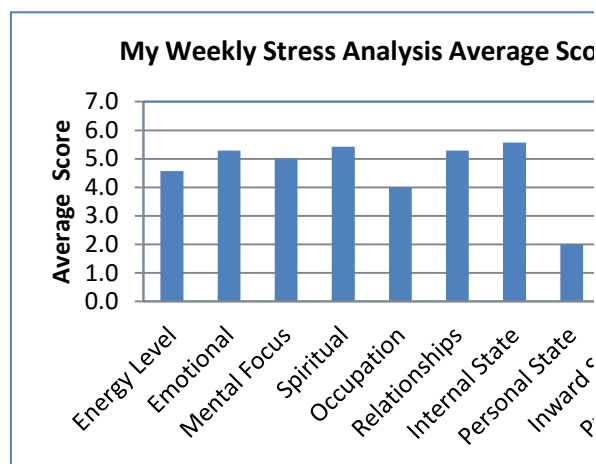

Week one

Daily Scores

0 - 59	60 - 69	70 - 79	80 - 89	90-100

Component Scores

1 - 4	
5 - 7	
8 - 10	

WK 1

Energy Level	4.6
Emotional	5.3
Mental Focus	5.0
Spiritual	5.4
Occupation	4.0
Relationships	5.3
Internal State	5.6
Personal State	2.0
Inward State	5.0
Present State	5.9
Average	4.8

Sun	Mon	Tue	W	Th	Fri	Sat
49	51	48	47	42	47	52

Category	Sun	Mon	Tue	Wed	Thr	Fri	Sat	Sun	Mon	Tue	Wed	Thr	Fri	Sat	Sun	Mon	Tue	Wed	Thr
Energy Level	4	5	5	5	4	4	5	5	4	6	6	6	4	6	6	7	5	5	5
Emotional	4	6	5	5	5	5	7	4	4	6	4	5	6	6	6	6	5	5	6
Mental Focus	5	5	5	5	4	5	6	5	5	6	6	5	5	6	6	6	5	5	6
Spiritual	6	5	5	6	5	5	6	6	6	6	6	6	6	5	6	6	6	6	6
Occupation	6	4	4	4	2	4	4	3	3	5	4	3	3	3	5	5	4	4	4
Relationships	6	6	6	4	4	6	5	4	5	6	5	5	7	5	5	6	7	6	5
Internal State	5	6	5	5	6	6	6	5	5	6	5	5	5	6	6	6	7	6	6
Personal State	2	2	2	2	2	2	2	2	2	4	4	3	3	3	6	6	3	4	5
Inward State	4	6	6	5	5	4	5	4	5	5	5	5	5	5	6	6	6	6	5
Present State	7	6	5	6	5	6	6	4	5	7	7	7	6	6	6	6	6	6	6
Total	49	51	48	47	42	47	52	42	44	57	52	50	50	51	58	60	54	53	54