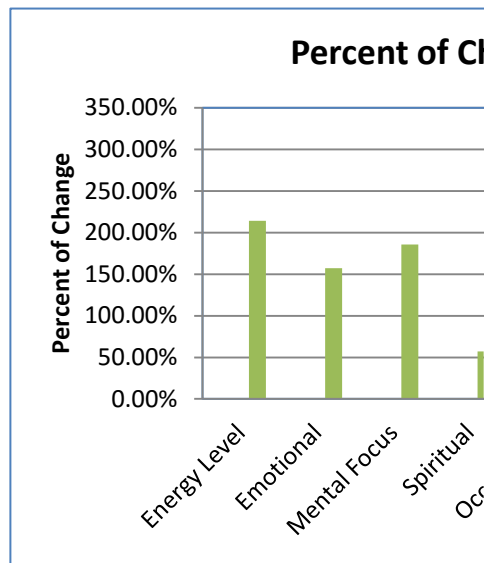

% Improvement

-10% - 3%	Red
4% - 9%	Yellow
10% +	Green

0 - 4	Red
5 - 7	Yellow
8 - 10	Green