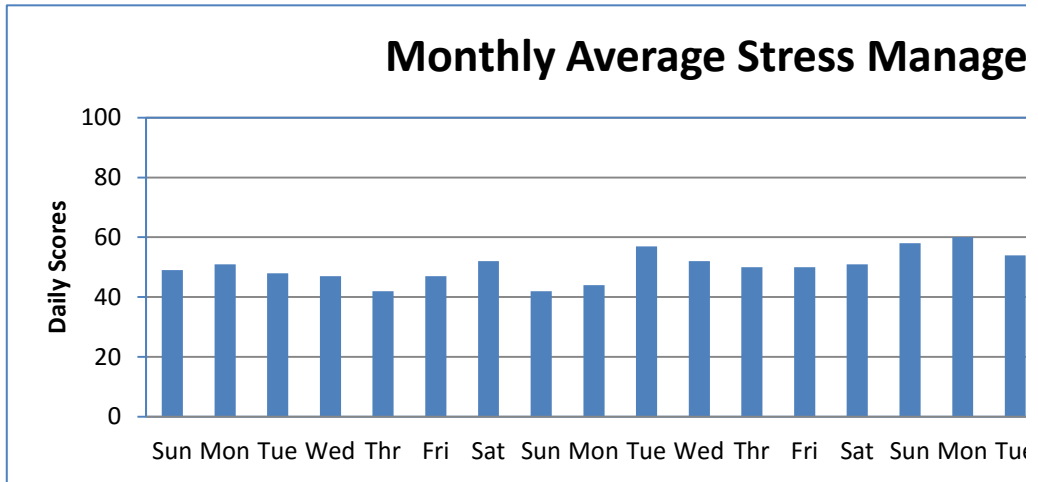

WK 4

Day of Week	Sun	Mon	Tue	Wed	Thr	Fri	Sat	Sun	Mon	Tue	Wed	Thr	Fri	Sat	Sun	Mon	Tue	Wed	Thr
Daily Total	49	51	48	47	42	47	52	42	44	57	52	50	50	51	58	60	54	53	54

Energy Level	5.6
Emotional	5.8
Mental Focus	5.8
Spiritual	5.8
Occupation	4.1
Relationships	5.6
Internal State	6.0
Personal State	3.9
Inward State	5.4
Present State	6.2
Average	4.5