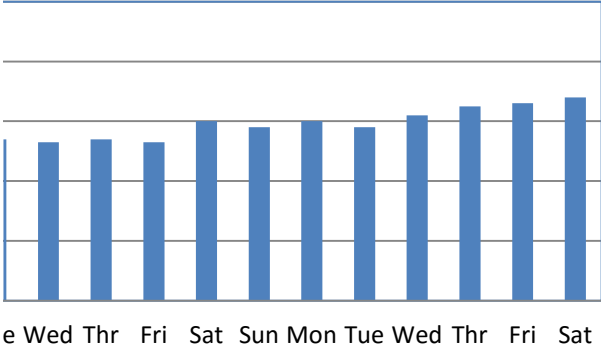

Fri	Sat	Sun	Mo	Tue	Wed	Thr	Fri	Sat	Ave	Wk 1-4	% +
53	60	58	60	58	62	65	66	68	4.5	0.5	6%

ement Scores