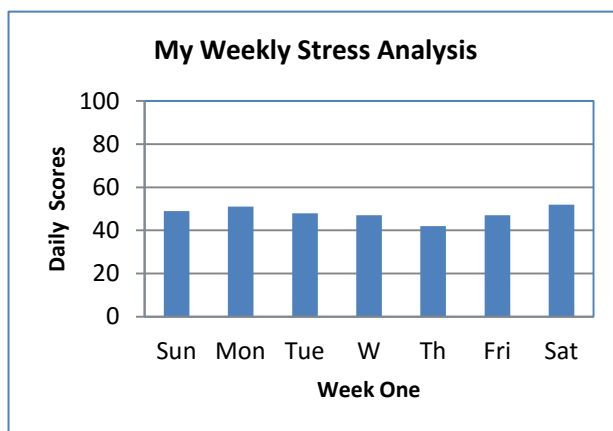

Week one

Category	Sun	Mon	Tue	Wed	Thr	Fri	Sat	Ave
Energy Level	4	5	5	5	4	4	5	4.6
Emotional	4	6	5	5	5	5	7	5.3
Mental Focus	5	5	5	5	4	5	6	5.0
Spiritual	6	5	5	6	5	5	6	5.4
Occupation	6	4	4	4	2	4	4	4.0
Relationships	6	6	6	4	4	6	5	5.3
Internal State	5	6	5	5	6	6	6	5.6
Personal State	2	2	2	2	2	2	2	2.0
Inward State	4	6	6	5	5	4	5	5.0
Present State	7	6	5	6	5	6	6	5.9
Daily Total	49	51	48	47	42	47	52	

Week one

Daily Scores

0 - 59	60 - 69	70 - 79	80 - 89	90-100

Component Scores

1 - 4	
5 - 7	
8 - 10	

WK 1

Energy Level	4.6
Emotional	5.3
Mental Focus	5.0
Spiritual	5.4
Occupation	4.0
Relationships	5.3
Internal State	5.6
Personal State	2.0
Inward State	5.0
Present State	5.9
Average	4.8