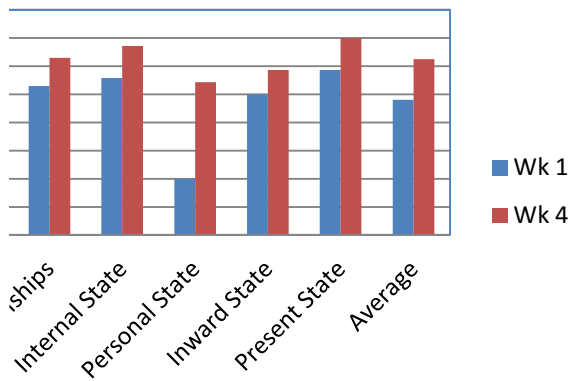

on of Week 1 & 4